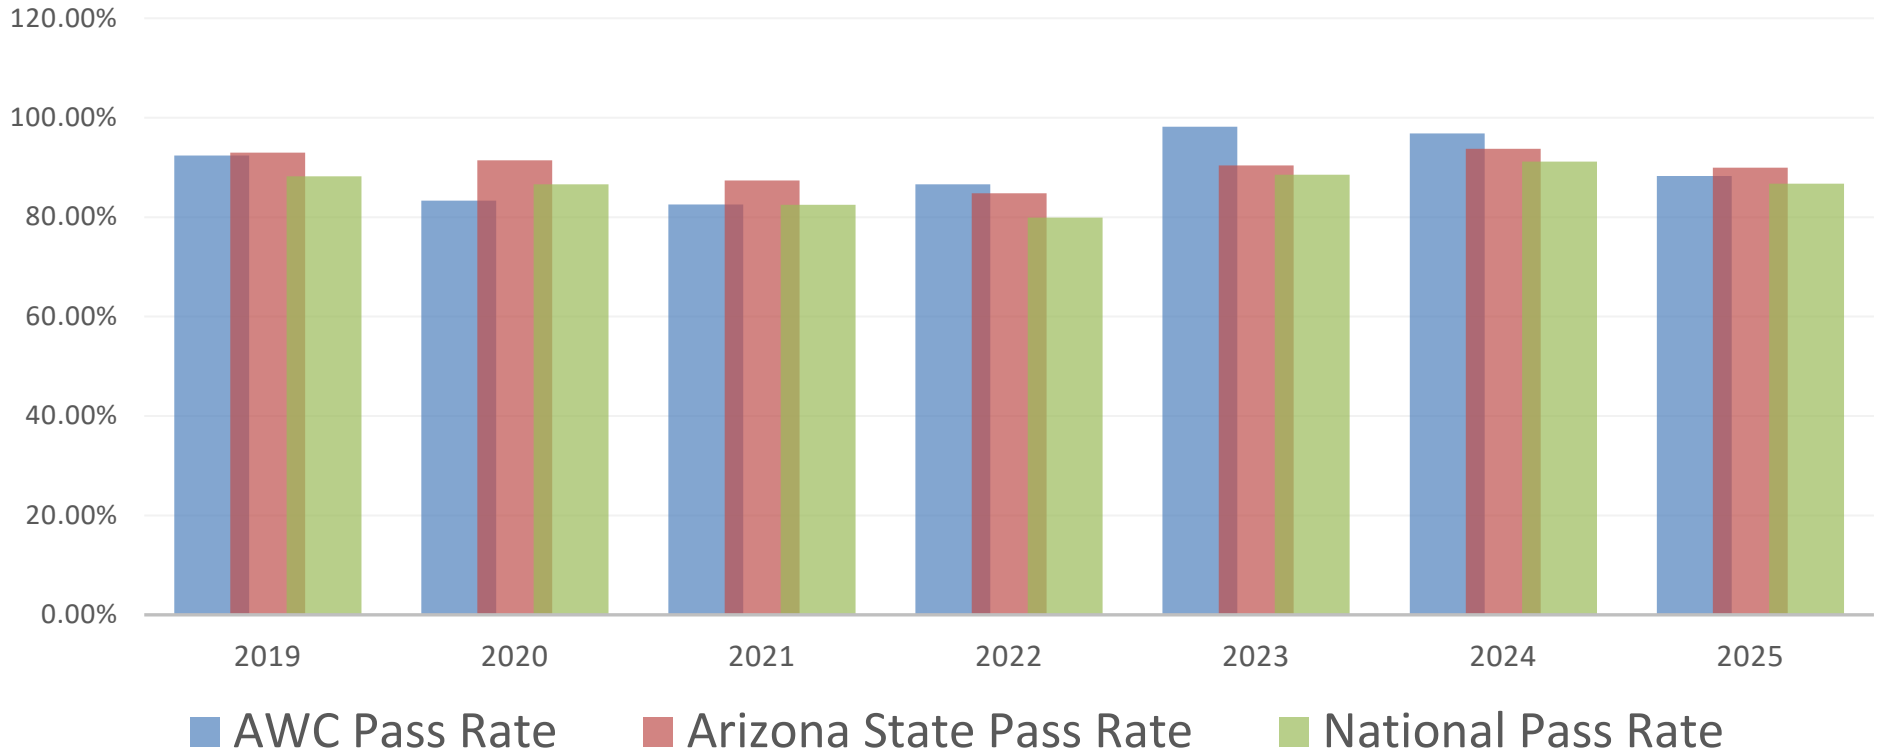

NCLEX Pass Rate

January - December (Calendar Year)	2019	2020	2021	2022	2023	2024	2025
AWC Pass Rate	92.42%	83.33%	82.54%	86.57%	98.16%	96.83%	88.30%
Arizona State Pass Rate	93.00%	91.44%	87.37%	84.79%	90.39%	93.75%	89.92%
National Pass Rate	88.18%	86.58%	82.48%	79.91%	88.56%	91.16%	86.71%