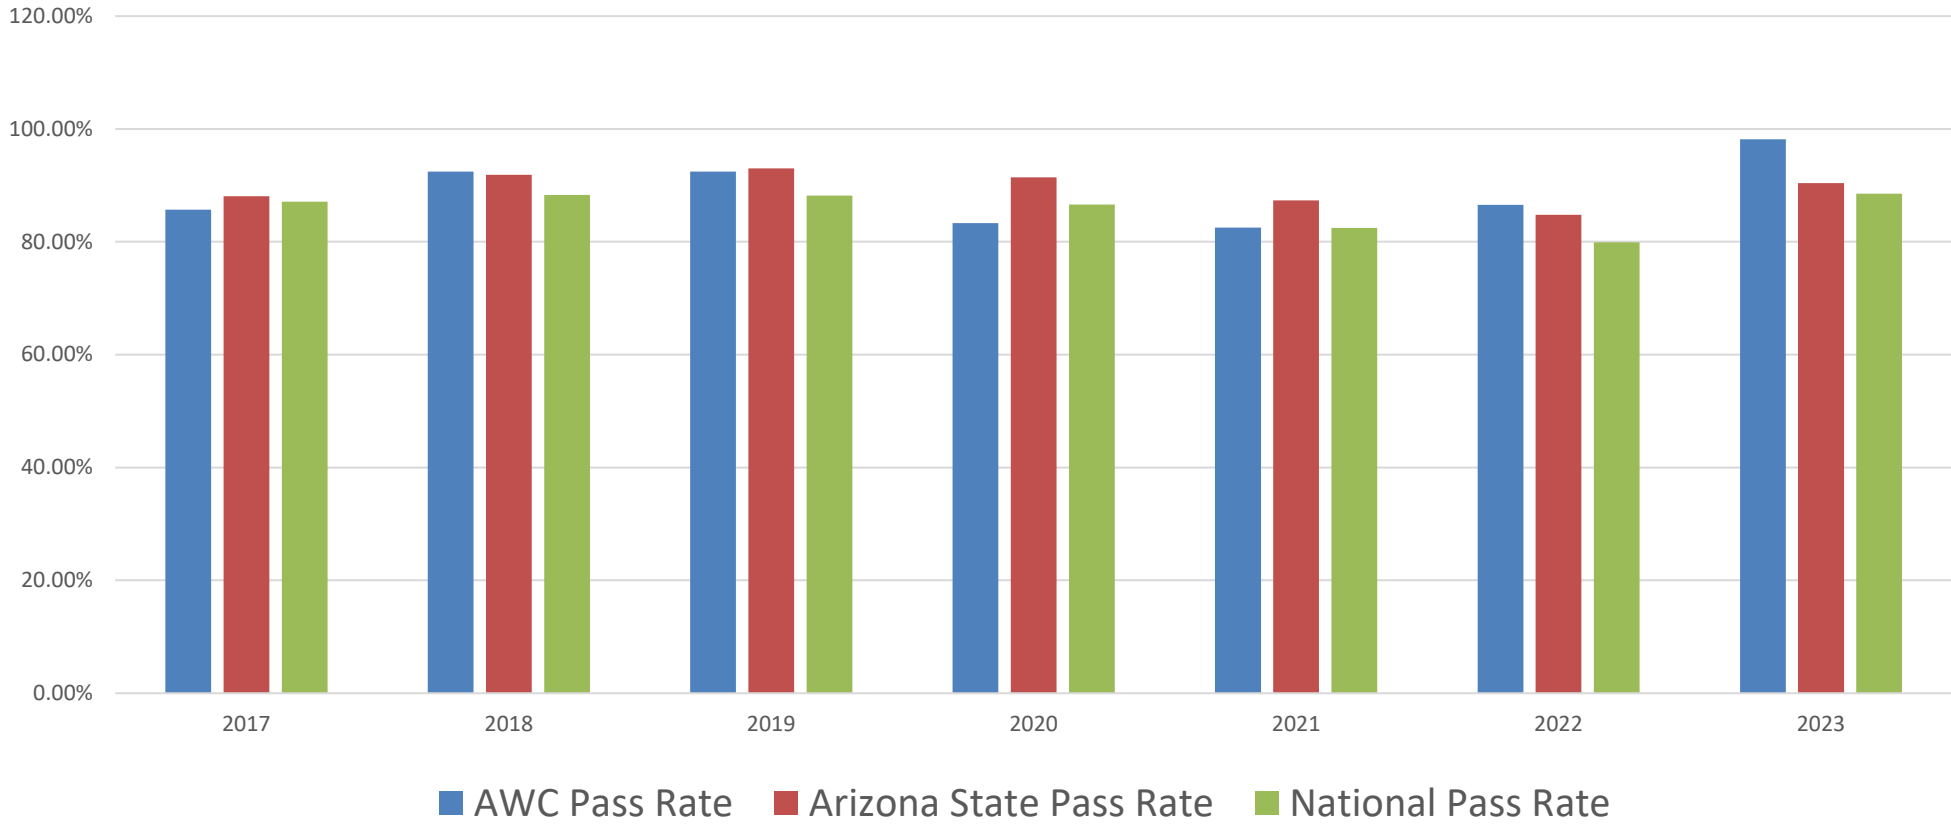

NCLEX Pass Rate

Jan – December (Calendar Year)	2017	2018	2019	2020	2021	2022	2023
AWC Pass Rate	85.71%	92.42%	92.42%	83.33%	82.54%	86.57%	98.16%
Arizona State Pass Rate	88.07%	91.90%	93.00%	91.44%	87.37%	84.79%	90.39%
National Pass Rate	87.12%	88.30%	88.18%	86.58%	82.48%	79.91%	88.56%