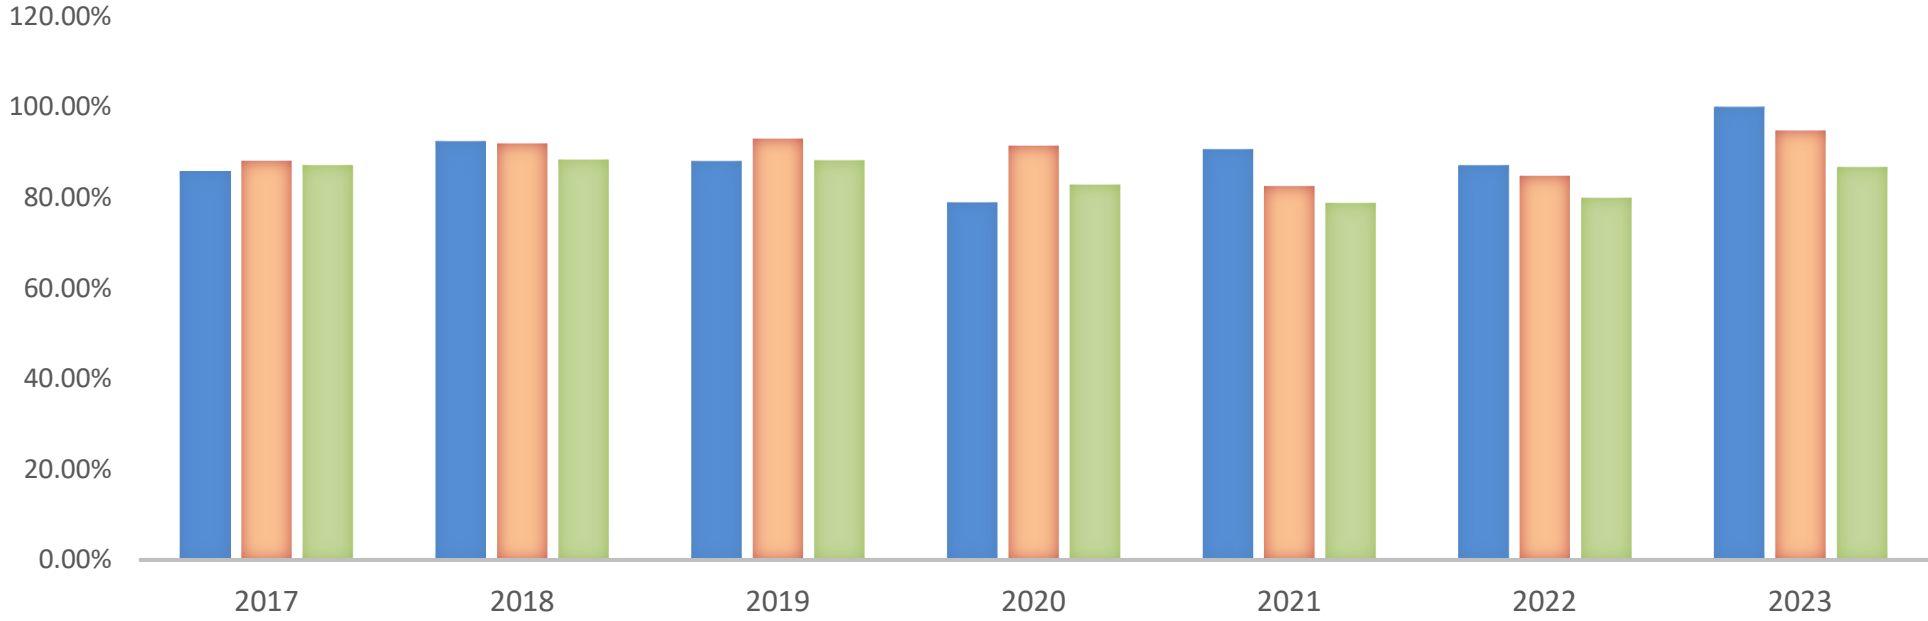

# NCLEX PASS RATE

■ AWC Pass Rate    
 ■ Arizona State Pass Rate    
 ■ National Pass Rate

NCLEX Pass Rate							
Jan – December (Calendar Year)	2017	2018	2019	2020	2021	2022	2023
AWC Pass Rate	85.71%	92.42%	88%	78.88%	90.62%	87.09%	100%
Arizona State Pass Rate	88.07%	91.90%	93%	91.44%	82.48%	84.79%	94.72%
National Pass Rate	87.12%	88.30%	88.18%	82.80%	78.78%	79.91%	86.68%