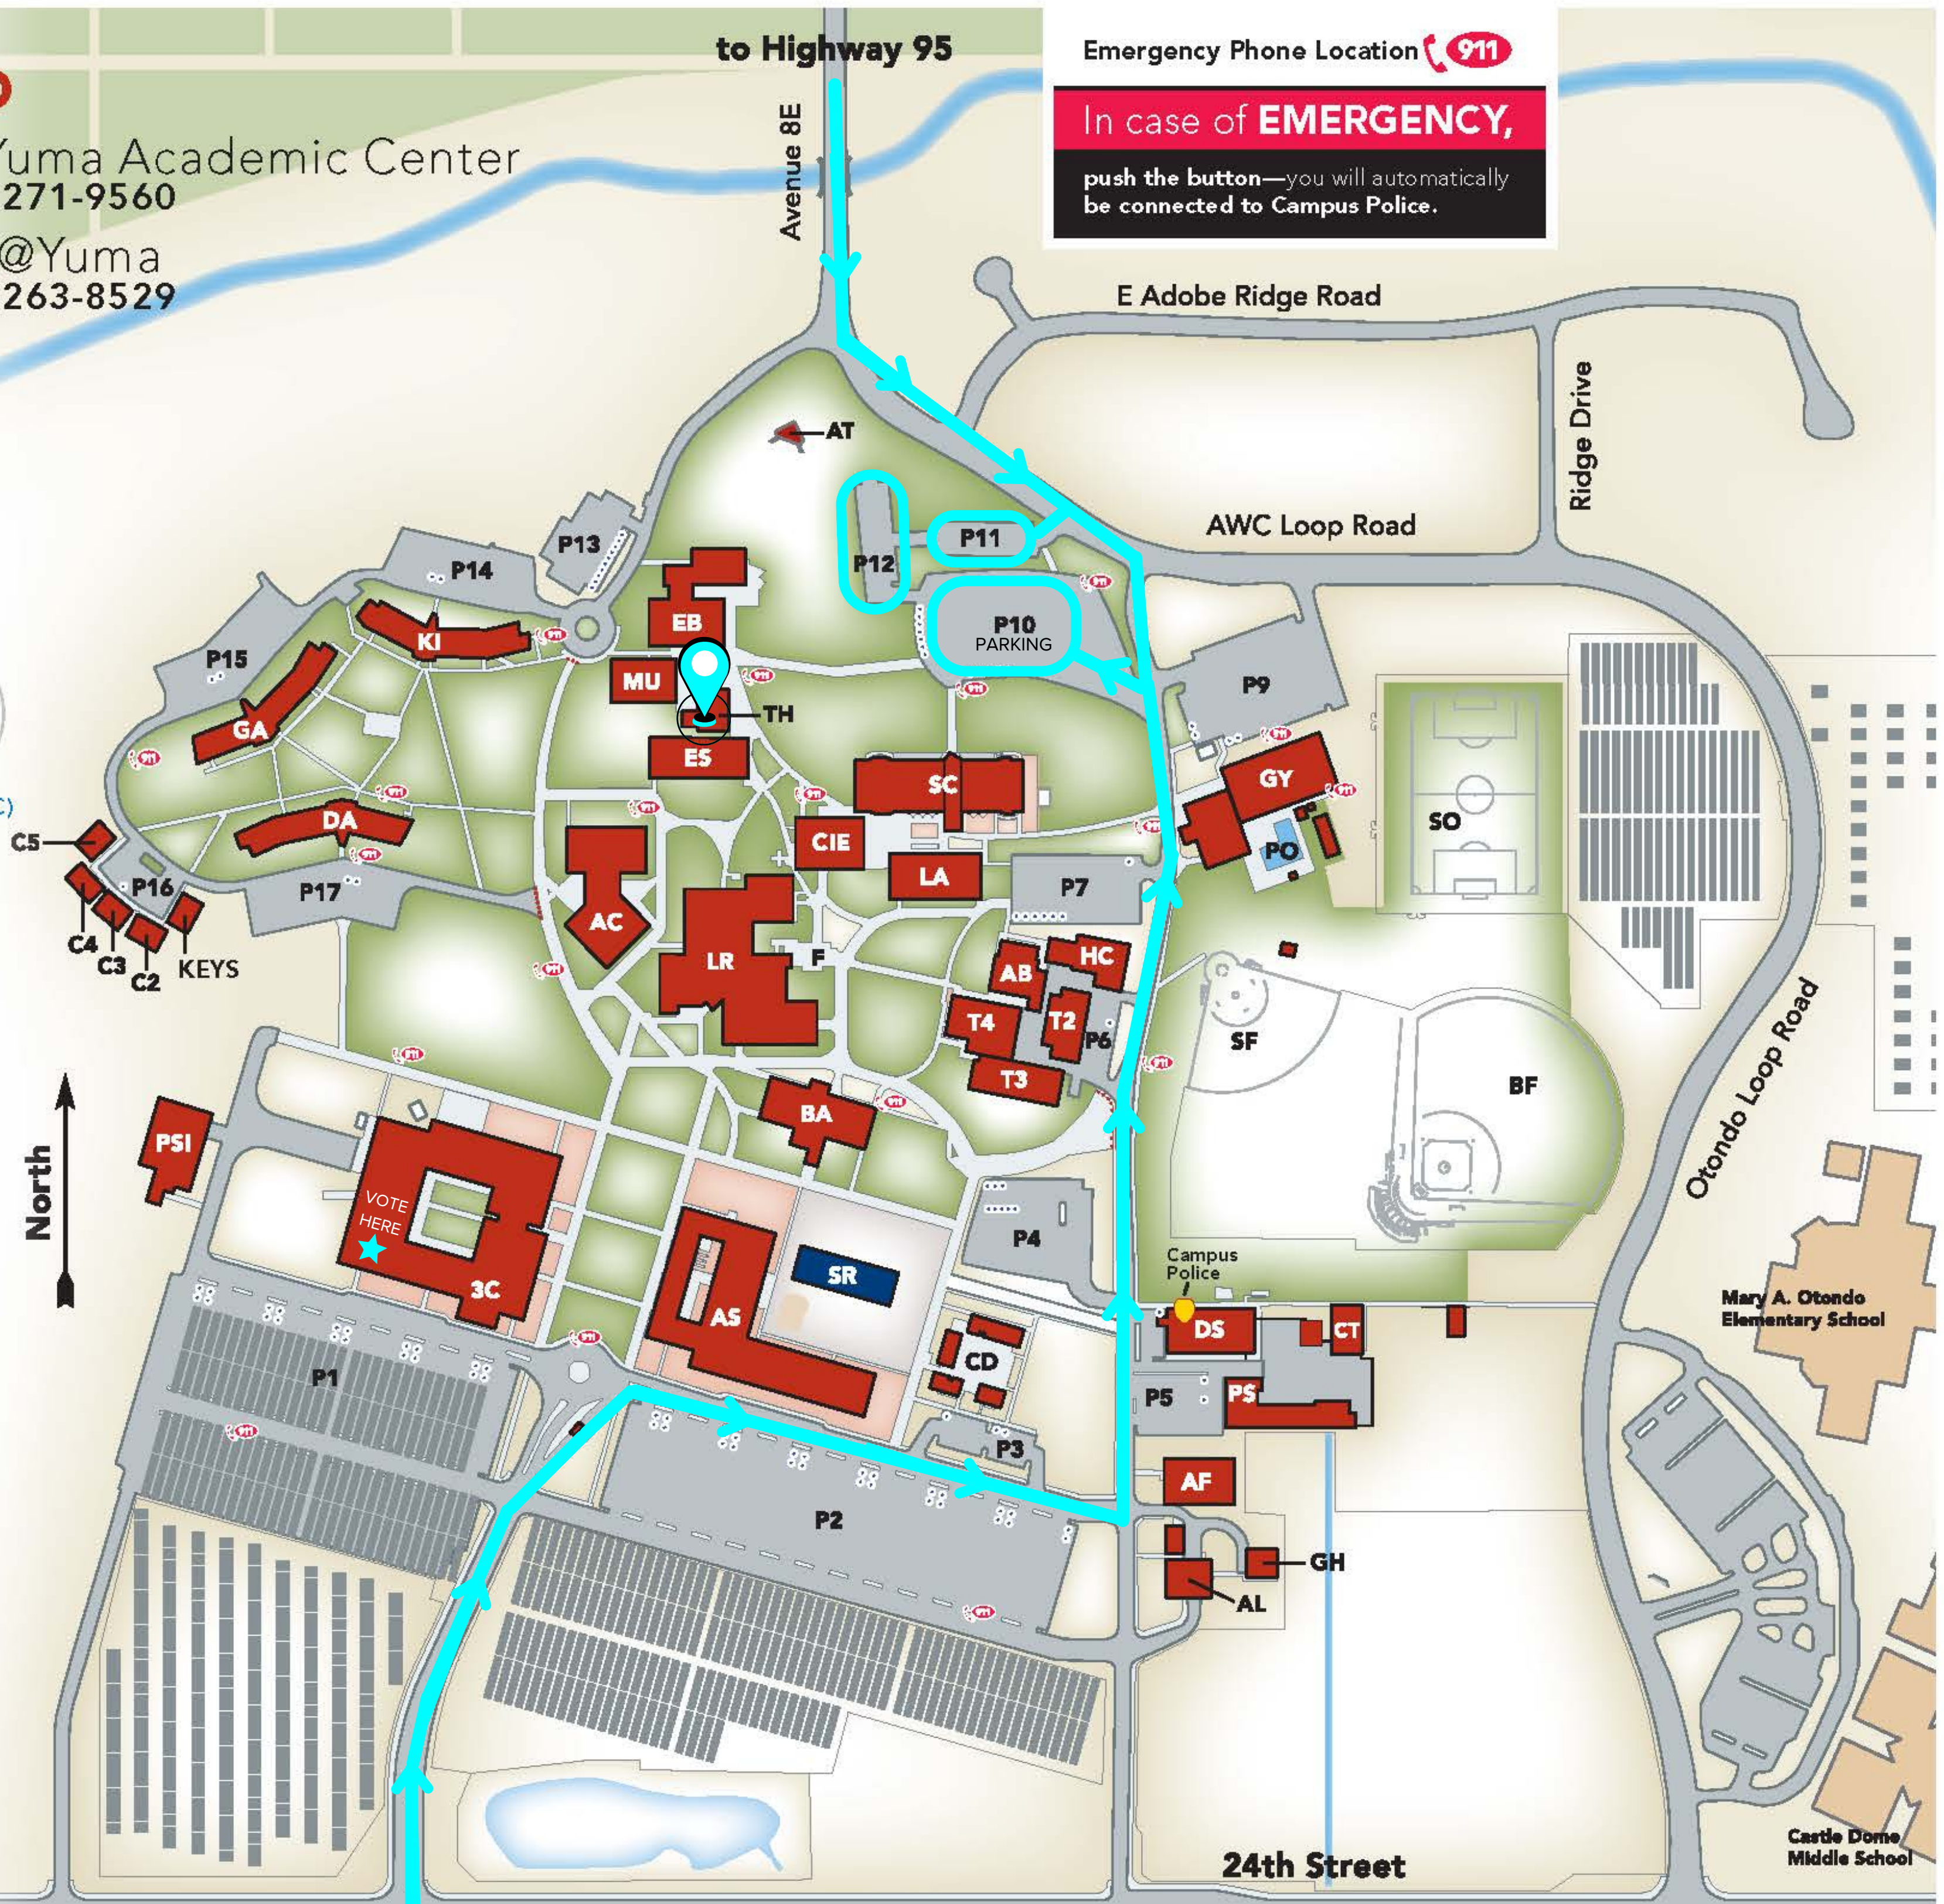

Campus Map

AWC
(928) 317-6000

UA Yuma Academic Center
(928) 271-9560

NAU-Yuma
(928) 317-6000

ASU@Yuma
(928) 263-8529

- 3C** College Community Center (Schoening Conference Center)
- AB** Art Building
- AC** Academic Complex
- AF** Athletics Facility
- AL** Agriculture Research Lab
- AS** Agriculture and Science
- AT** Amphitheater
- BA** Business Administration
- BF** Kammann Baseball Field
- C 2-5** Cottages 2-5
- CD** Child Development Learning Lab
- CIE** Center for Instructional Excellence
- CT** Construction Trades (Construction, HVAC)
- DA** DeAnza Dorm
- DS** District Services (Campus Police)
- EB** Engineering Building
- ES** Educational Services
- F** Fountain
- GA** Garces Dorm
- GH** Greenhouse Complex
- GY** Gymnasium "The House"
- HC** Heating and Cooling
- KEYS** KEYS Building (TRIO KEYS Program)
- KI** Kino Dorm
- LA** Liberal Arts
- LR** Learning Resources
- MU** Music
- P1-17** Parking Lots
- PO** Pool
- PS** Postal Services
- PSI** Public Safety Institute
- SC** Student Success Center (Math & Writing Centers)
- SF** Charlie Dine Softball Field
- SO** AWC Soccer Field
- SR** NAU Research & Education
- T2** Technology 2 (Welding)
- T3** Technology 3 (Auto Mechanics & Print Services Lab)
- T4** Technology 4 (Computer Graphics)
- TH** Theater
-  Handicap Parking
-  Single-use Restrooms (3C, AB, EB, CD, CIE)

Emergency Phone Location  **911**

In case of **EMERGENCY**,
push the button—you will automatically
be connected to Campus Police.

24th Street