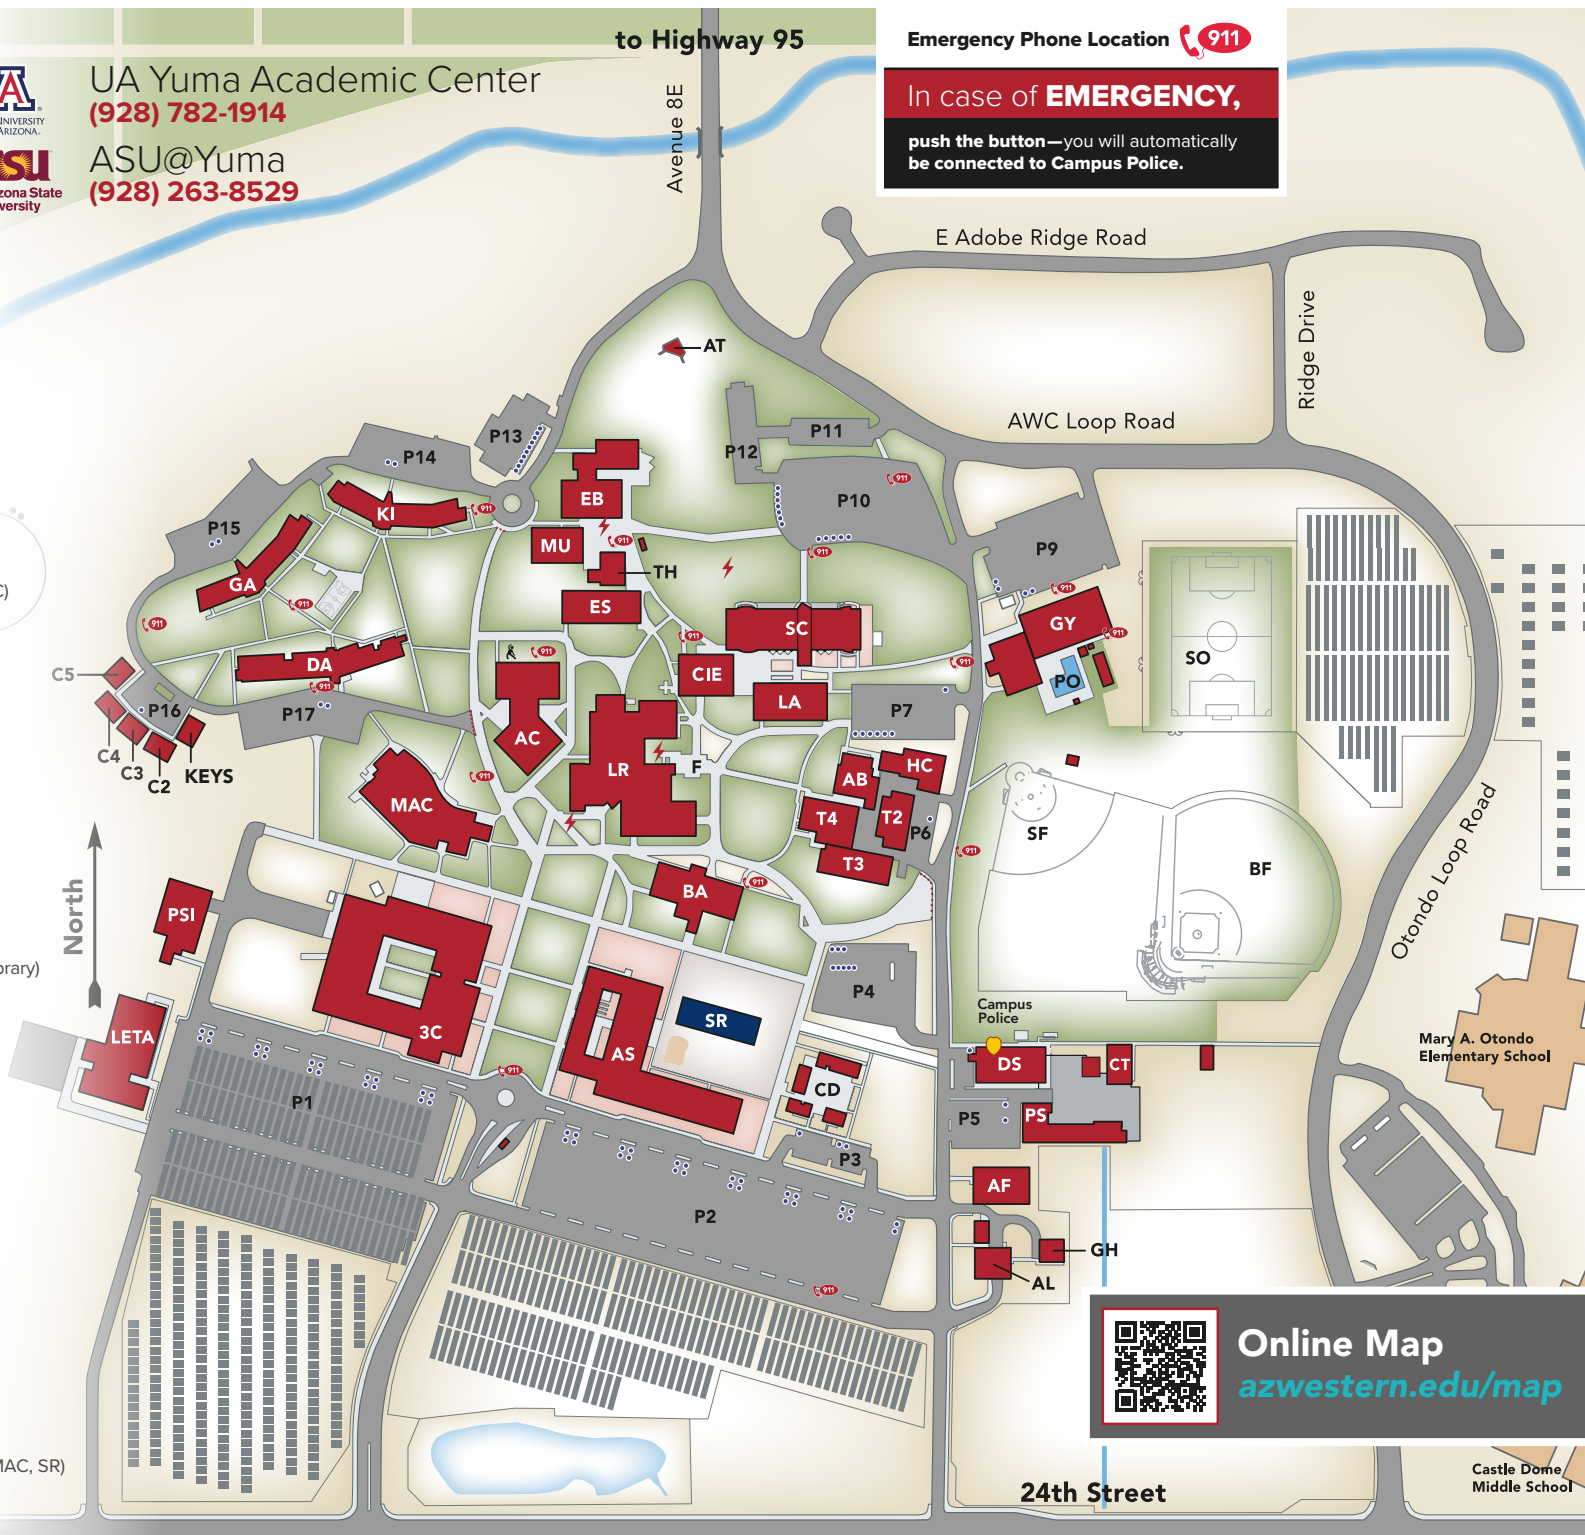

# Campus Map

AWC  
(928) 317-6000

NAU-Yuma  
(928) 317-6000

UA Yuma Academic Center  
(928) 782-1914

ASU@Yuma  
(928) 263-8529

- 3C** College Community Center (Schoening Conference Center)
- AB** Art Building
- AC** Academic Complex
- AF** Athletics Facility
- AL** Agriculture Research Lab
- AS** Agriculture and Science
- AT** Amphitheater
- BA** Business Administration
- BF** Kammann Baseball Field
- C2-5** Cottages 2-5
- CD** Child Development Learning Lab
- CIE** Center for Instructional Excellence
- CT** Construction Trades (Construction, HVAC)
- DA** DeAnza Dorm
- DS** District Services (Campus Police)
- EB** Engineering Building
- ES** Educational Services
- F** Fountain
- GA** Garces Dorm
- GH** Greenhouse Complex
- GY** Gymnasium (The House)
- HC** Heating and Cooling
- KEYS** KEYS Building (TRIO KEYS Program)
- KI** Kino Dorm
- LA** Liberal Arts
- LETA** Law Enforcement Training Academy
- LR** Shadle Learning Resources (Academic Library)
- MAC** Matador Activity Center
- MU** Music
- P1-17** Parking Lots
- PO** Pool
- PS** Postal Services
- PSI** Public Safety Institute
- SC** Student Success Center (Math & Writing Centers)
- SF** Charlie Dine Softball Field
- SO** Soccer Field
- SR** NAU Research & Education
- T2** Technology 2 (Welding)
- T3** Technology 3 (Auto Mechanics & Print Services Lab)
- T4** Technology 4 (Computer Graphics)
- TH** Theater
- Handicap Parking
- Single-use Restrooms (3C, AB, EB, CIE, MAC, SR)
- Exercise Area
- Charging Stations

Emergency Phone Location 911

In case of **EMERGENCY**,  
push the button—you will automatically  
be connected to Campus Police.

**Online Map**  
[azwestern.edu/map](http://azwestern.edu/map)

Castle Dome Middle School

Mary A. Otondo Elementary School