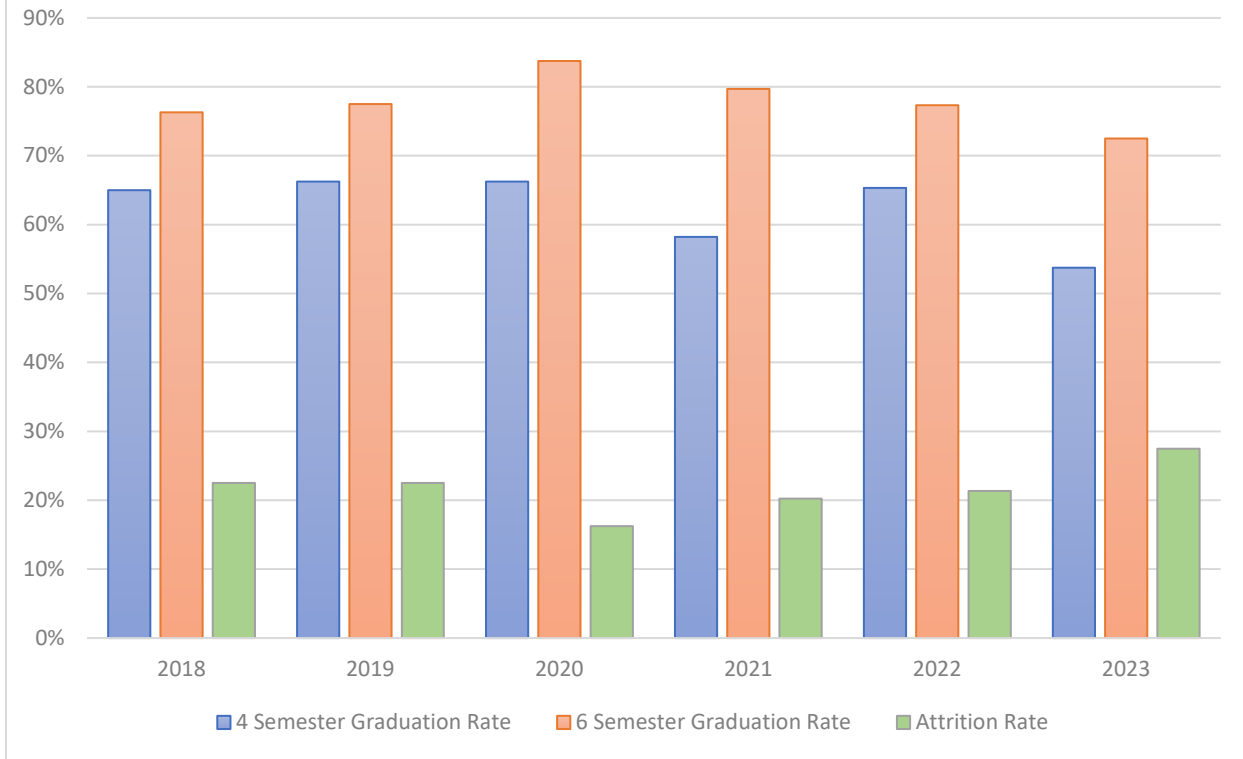

AWC Attrition Rate 2018-2023

	2018	2019	2020	2021	2022	2023
4 Semester Graduation Rate	65%	66.25%	66.25%	58.22%	65.33%	53.75%
6 Semester Graduation Rate	76.30%	77.50%	83.75%	79.70%	77.33%	72.50%
Attrition Rate	22.50%	22.50%	16.25%	20.25%	21.33%	27.50%