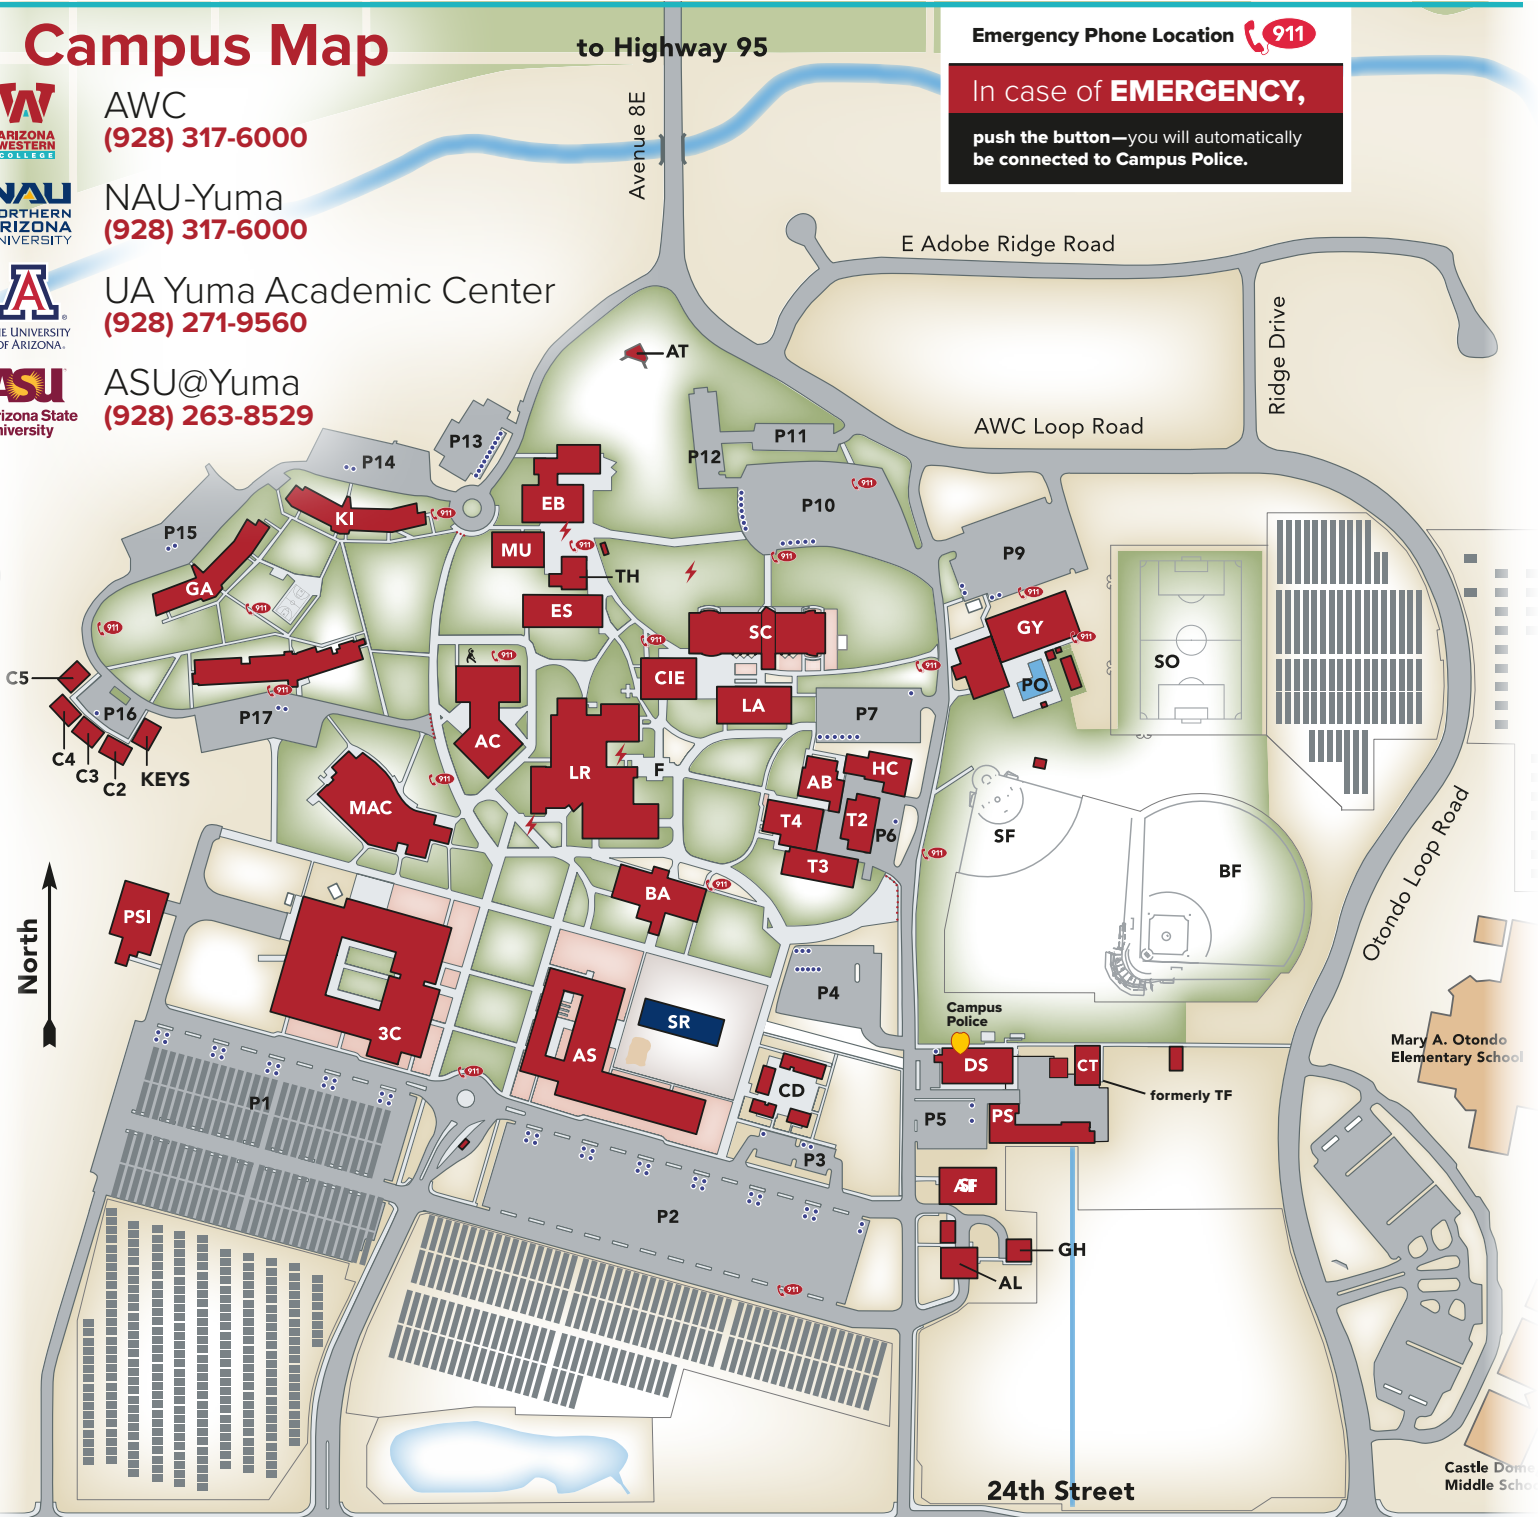

Campus Map

to Highway 95

Emergency Phone Location **911**

In case of **EMERGENCY**,

push the button—you will automatically be connected to Campus Police.

AWC
(928) 317-6000

NAU-Yuma
(928) 317-6000

UA Yuma Academic Center
(928) 271-9560

ASU@Yuma
(928) 263-8529

- **3C** College Community Center (Schoening Conference Center)
- **AB** Art Building
- **AC** Academic Complex
- **AF** Athletics Facility
- **AL** Agriculture Research Lab
- **AS** Agriculture and Science
- **AT** Amphitheater
- **BA** Business Administration
- **BF** Kammann Baseball Field
- **C2-5** Cottages 2-5
- **CD** Child Development Learning Lab
- **CIE** Center for Instructional Excellence
- **CT** Construction Trades (Construction, HVAC)
- **DS** District Services (Campus Police)
- **EB** Engineering Building

- **ES** Educational Services
- **F** Fountain
- **GA** Garces Dorm
- **GH** Greenhouse Complex
- **GI** Gymnasium (The House)
- **HC** Heating and Cooling
- **KEYS** KEYS Building (TRIO KEYS Program)
- **KI** Kino Dorm
- **LA** Liberal Arts
- **LR** Shadle Learning Resources (Academic Library)
- **MAC** Matador Activity Center
- **MU** Music
- **P1-17** Parking Lots
- **PO** Pool
- **PS** Postal Services

- **PSI** Public Safety Institute
- **SC** Student Success Center (Math & Writing Centers)
- **SF** Charlie Dine Softball Field
- **SO** Soccer Field
- **SR** NAU Research & Education
- **T2** Technology 2 (Welding)
- **T3** Technology 3 (Auto Mechanics & Print Services Lab)
- **T4** Technology 4 (Computer Graphics)
- **TH** Theater
- Handicap Parking
- Single-use Restrooms (3C, AB, EB, CIE, SR)
- Exercise Area (AC)
- Charging Stations