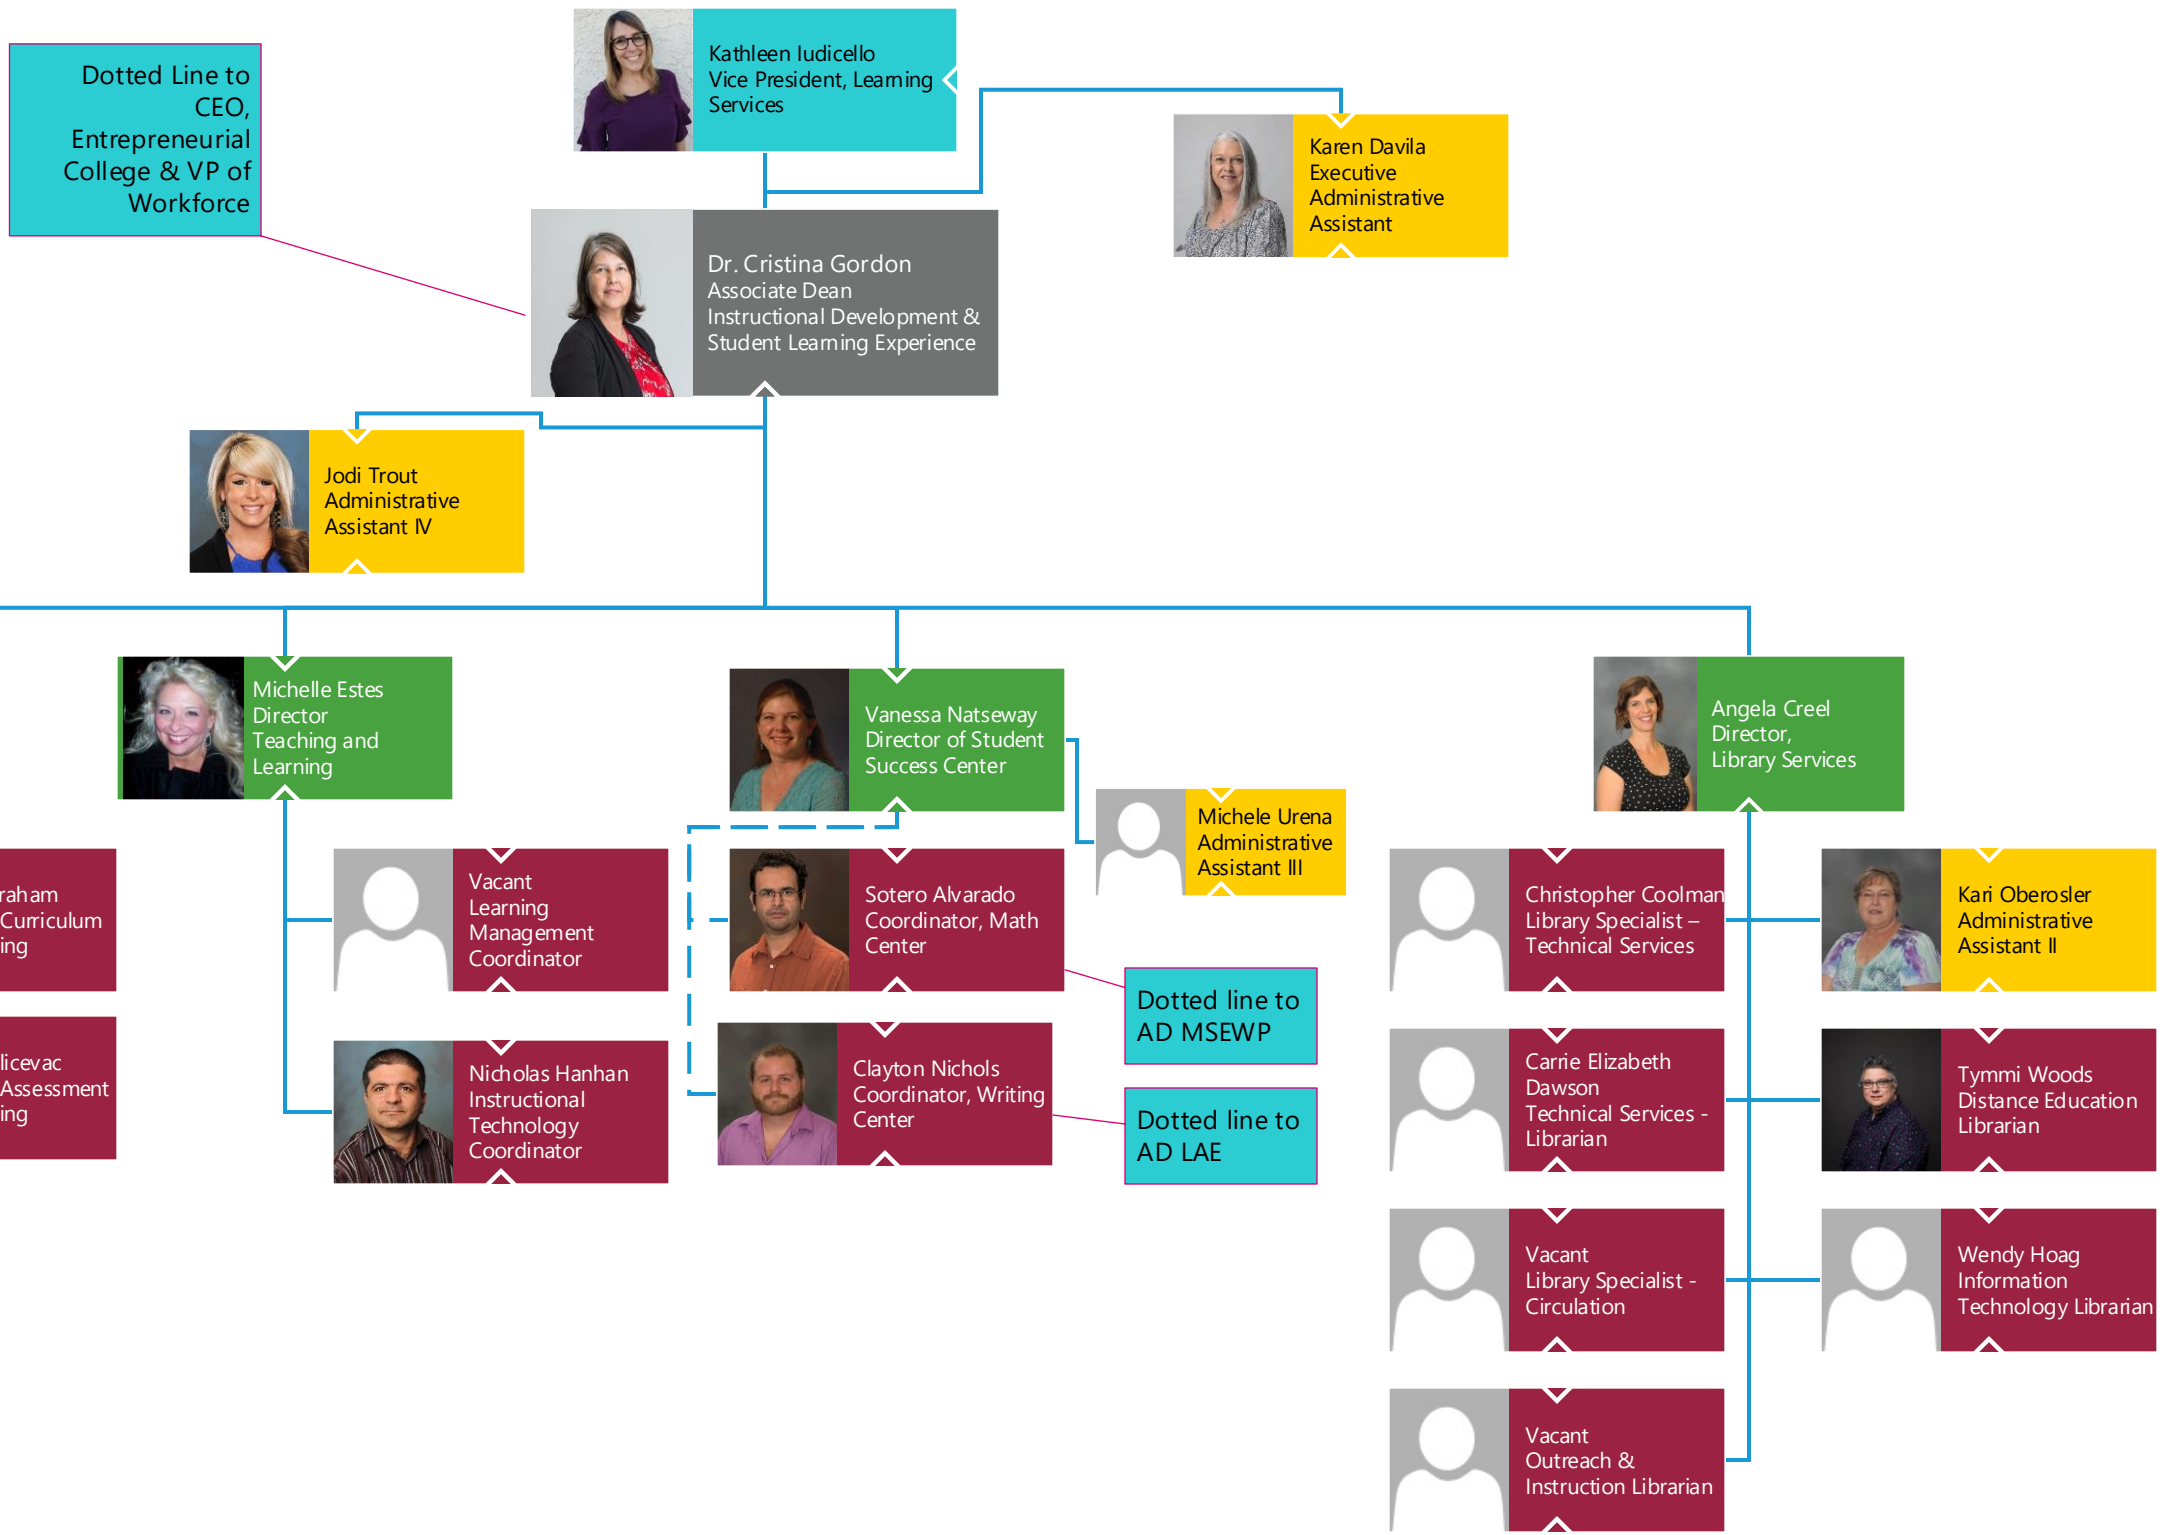

Renee Macaluso
Associate Dean
Math, Science,
Engineering, Wellness
& Physical Education

Stuart Gibson
Associate Dean
Business and Behavioral
Sciences

Dr. Cristina Gordon
Associate Dean
Instructional Development
& Student Learning
Experience

Kathleen Iudicello
Vice President, Learning Services

Karen Davila
Executive Administrative Assistant

Michael Moghtader
Associate Dean
Liberal Arts & Education

Mayra Rojas
Administrative Assistant IV

Sarah Snyder
Administrator
WI Curriculum & Writing Program

Clayton Nichols
Coordinator
Writing Center

Julie Floss
Lead Faculty,
Fine Arts

Liza Martinez
Lead Faculty,
Modern Languages & Education

Paul Huggins
Lead Faculty,
Communications

Dotted Line to Vacant,
Executive Director
Student Success &
Retention

Fine Arts Division Faculty
7 - Full-time
0 vacancies

Modern Languages & Education
Division Faculty
9 - Full Time
0 - vacancies

Communications
18 - Full Time
1- vacancies

Updated April 2024