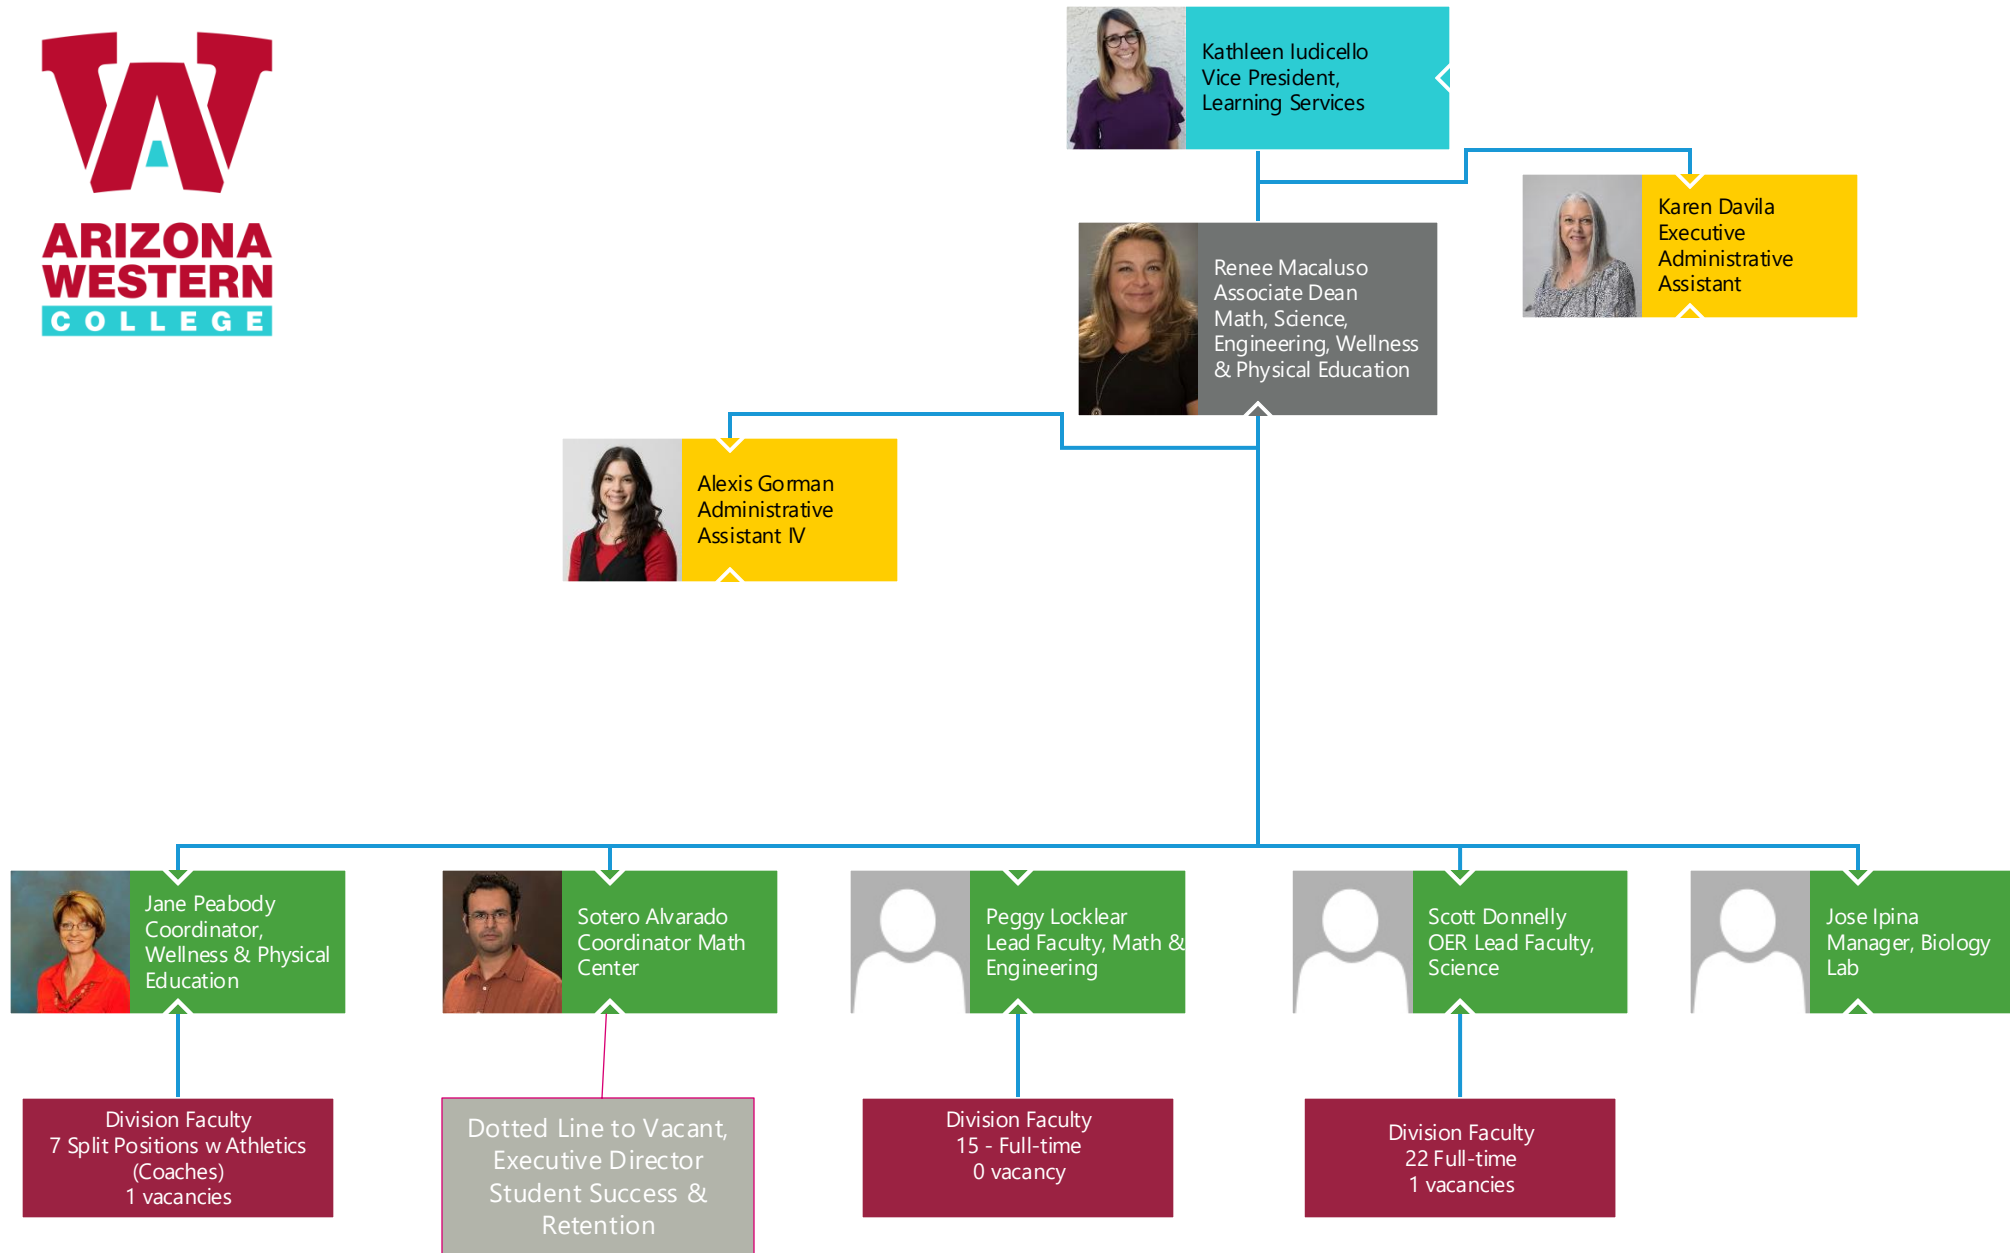

Renee Macaluso
Associate Dean
Math, Science,
Engineering, Wellness
& Physical Education

Stuart Gibson
Associate Dean
Business and Behavioral
Sciences

Dr. Cristina Gordon
Associate Dean
Instructional Development
& Student Learning
Experience

Clayton Nichols
Coordinator
Writing Center

Julie Floss
Lead Faculty,
Fine Arts

Liza Martinez
Lead Faculty,
Modern Languages & Education

Paul Huggins
Lead Faculty,
Communications

Dotted Line to Vacant,
Executive Director
Student Success &
Retention

Fine Arts Division Faculty
7 - Full-time
0 vacancies

Modern Languages & Education
Division Faculty
9 - Full Time
0 - vacancies

Communications
18 - Full Time
1- vacancies

Updated April 2024